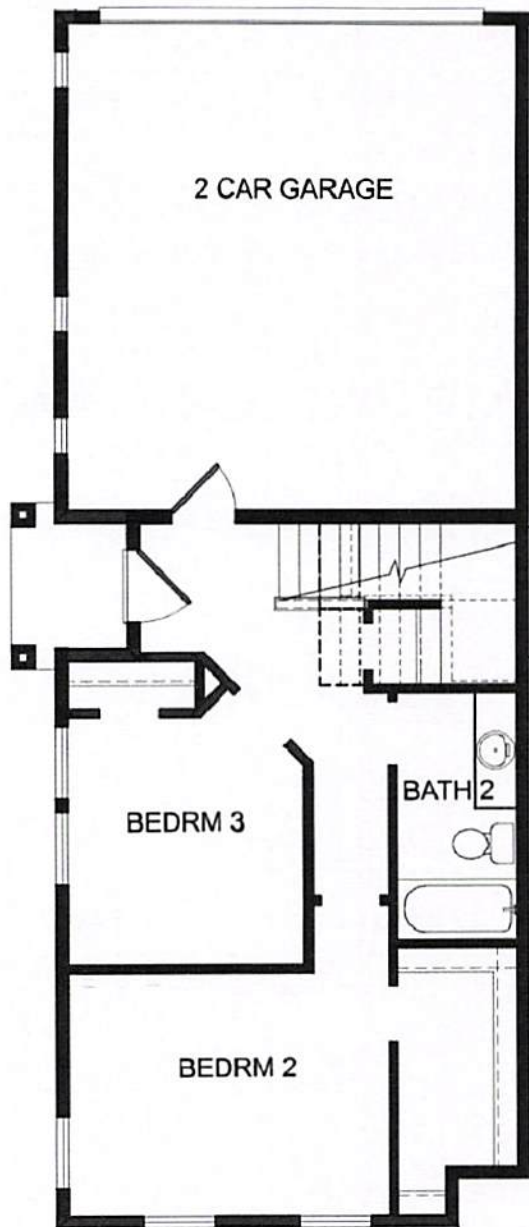

Elevation A

Model Home

Elevation B

CENTRAL LIVING
by David Weekley Homes

central-living.com

The Latitude - 8498

1,514 Square Feet

3 Bedrooms, 2 Bathrooms, 1 Half Bath
2-Car Garage

FIRST FLOOR

SECOND FLOOR