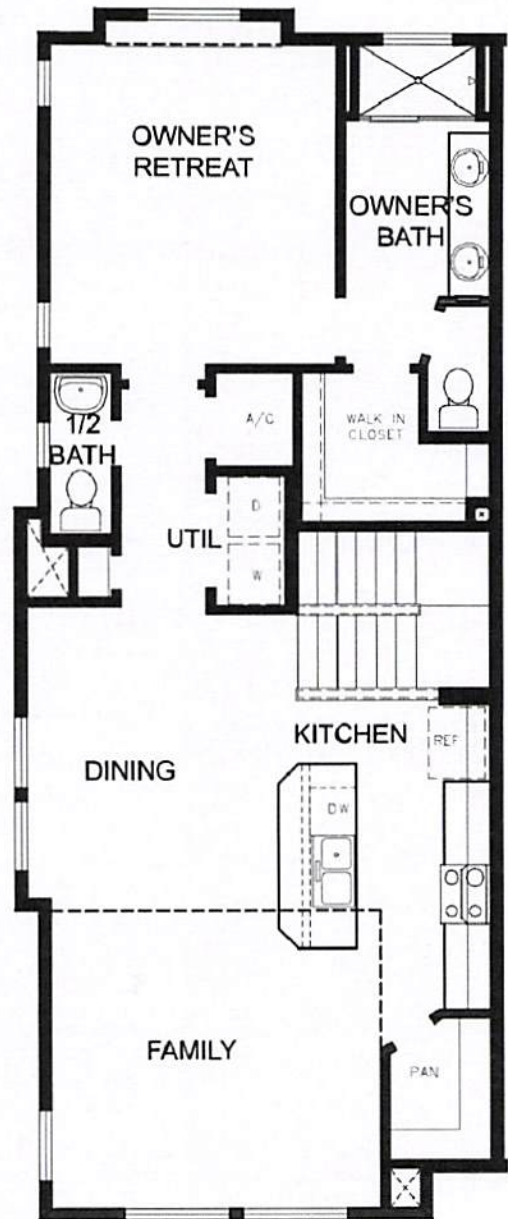

Elevation A

Model Home

Elevation B

CENTRAL LIVING
by David Weekley Homes

central-living.com

The Latitude - 8498

1,514 Square Feet

3 Bedrooms, 2 Bathrooms, 1 Half Bath
2-Car Garage

FIRST FLOOR

SECOND FLOOR