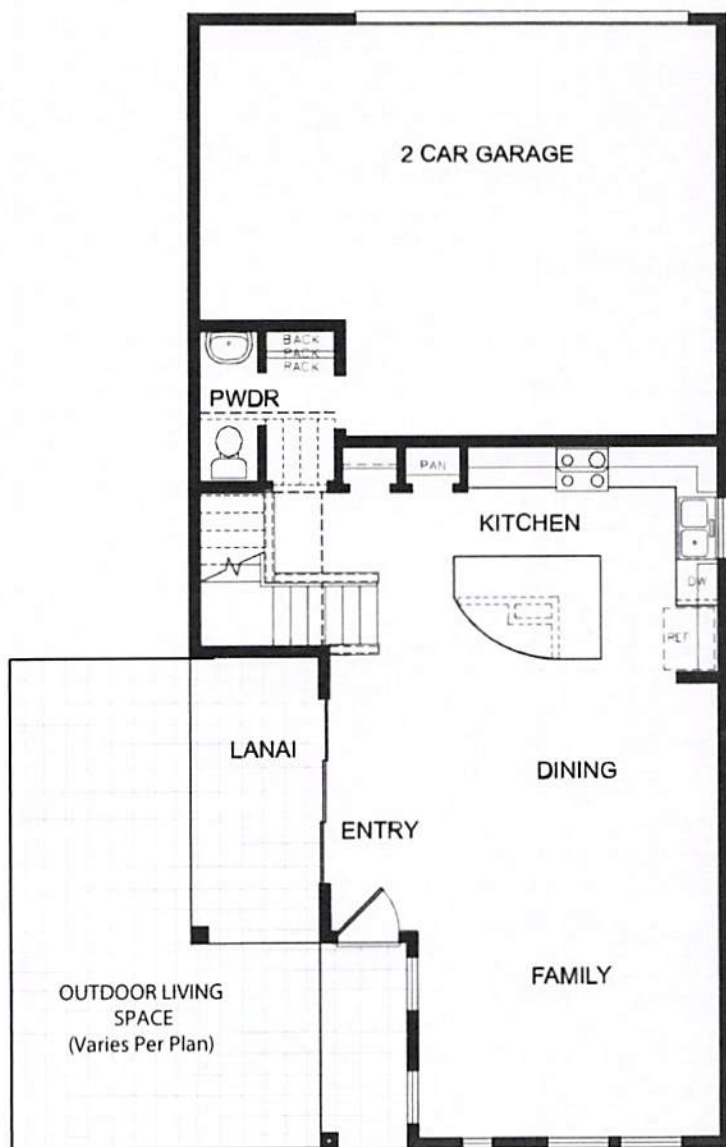

Model Home

Elevation A

Elevation B

CENTRAL LIVING  
by David Weekley Homes

central-living.com

# The Woodsmoke - 9792

2,106 Square Feet

3 Bedrooms, 2 Bathrooms, 1 Half Bath

2-Car Garage

FIRST FLOOR

SECOND FLOOR