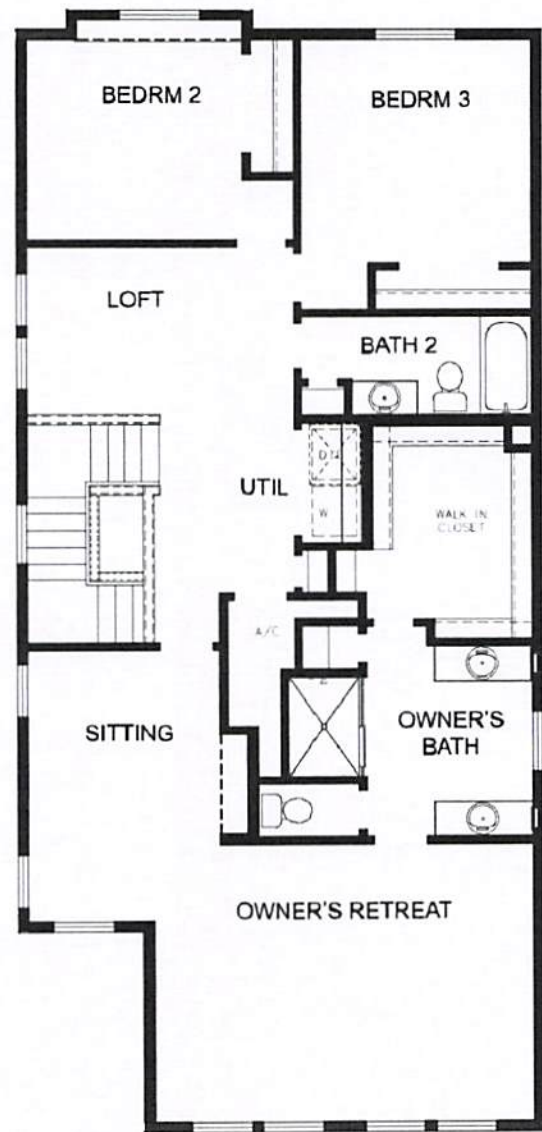

# The Woodsmoke - 9792

2,106 Square Feet

3 Bedrooms, 2 Bathrooms, 1 Half Bath

2-Car Garage

FIRST FLOOR

SECOND FLOOR